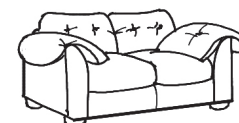

COUCH & CO

Freddie Collection

The ultimate in cool contemporary comfort, with sumptuous, deep seat cushions and modern low back cushions - Freddie is everything you could wish for, and then some!

	Height (cm)	Width (cm)	Depth (cm)
4 Str Couch (available split)	95	260	112
3 Str Couch	95	230	112
2 Str Couch	95	205	112
1.5 Str Couch	95	167	112
Footstool	50	105	94
Large Single Unit	95	94	112
Standard Single Unit	95	78	112
4 Corner 1 LH/RH (3 piece)	95	340/250	112
4 Corner Chaise LH/RH (3 piece)	95	340/240	112
4 Corner 4 (3 piece)	95	340/340	112

COUCH & CO

Freddie Collection

Interior

Seats Feather and Foam Core. Backs Fibre filled. Arm Pillows feather filled. Scatters extra and feather filled. Seats and Backs reversible.

Frame

Traditional zig-zag sprung seat platform with elasticated webbed back for ultimate lumbar support.

4 Str Couch
H95, W260, D112cm

3 Str Couch
H95, W230, D112cm

2 Str Couch
H95, W205, D112cm

1.5 Str Couch
H95, W167, D112cm

Large Single Unit
H95, W94, D112cm

Standard Single Unit
H95, W78, D112cm

4 Corner 4 (3 piece)
H95, W340/340, D112cm