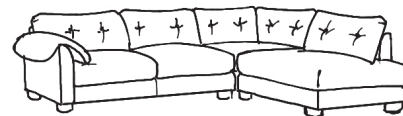

COUCH & CO

Freddie Collection

The ultimate in cool contemporary comfort, with sumptuous, deep seat cushions and modern low back cushions - Freddie is everything you could wish for, and then some!

	Height (cm)	Width (cm)	Depth (cm)
4 Str Couch (available split)	95	260	112
3 Str Couch	95	230	112
2 Str Couch	95	205	112
1.5 Str Couch	95	167	112
Footstool	50	105	94
Large Single Unit	95	94	112
Standard Single Unit	95	78	112
4 Corner 1 LH/RH (3 piece)	95	340/250	112
4 Corner Chaise LH/RH (3 piece)	95	340/240	112
4 Corner 4 (3 piece)	95	340/340	112

4 Str Couch
H95, W260, D112cm

3 Str Couch
H95, W230, D112cm

2 Str Couch
H95, W205, D112cm

1.5 Str Couch
H95, W167, D112cm

Large Single Unit
H95, W94, D112cm

Standard Single Unit
H95, W78, D112cm

4 Corner 4 (3 piece)
H95, W340/340, D112cm

4 Corner 1 Left Hand or Right Hand (3 piece)
H95, W340/250, D112cm

Footstool
H50, W105, D94cm

4 Corner Chaise Left Hand or Right Hand (3 piece)
H95, W340/240, D112cm