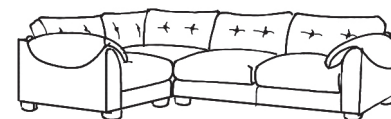

4 Corner 1 Left Hand or Right Hand (3 piece)
H95, W340/250, D112cm